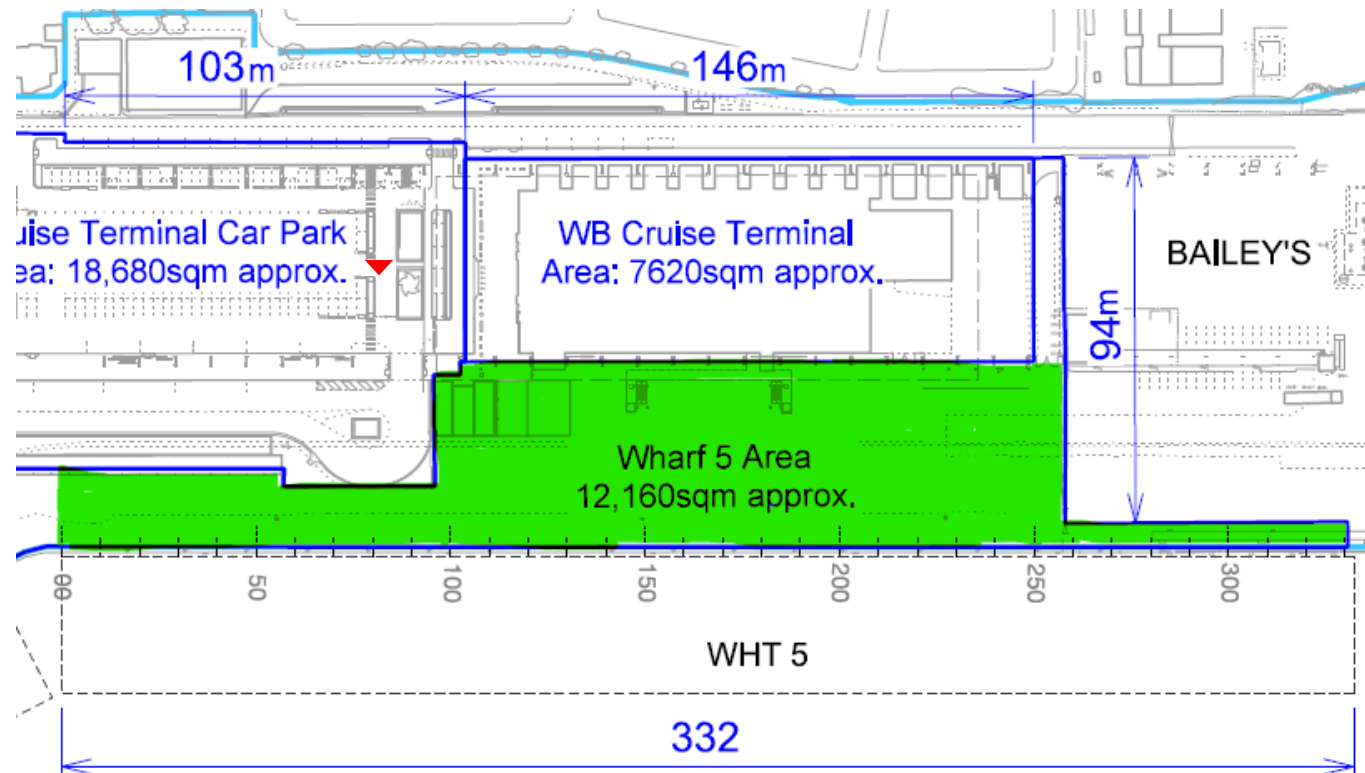

SITE CARD WHITE BAY CRUISE TERMINAL

WHARF 5

WBCT – WHARF 5

▶ Entry Points

LOCATION

- Located at the White Bay Cruise Terminal (WBCT)

ACCESS

- Located on Robert St, Rozelle. On non-ship days, site inspection access is via Robert Street, Rozelle. Strictly no access for site inspections on non-cruise ship days without prior approval granted.

FACILITIES

- No readily available power or amenities. Depending upon requirements, power may be supplied at a cost.

WBCT – WHARF 5

SITE INFO

- Total Area is 12,160 sqm
- No amplified music allowed
- Protective fencing required