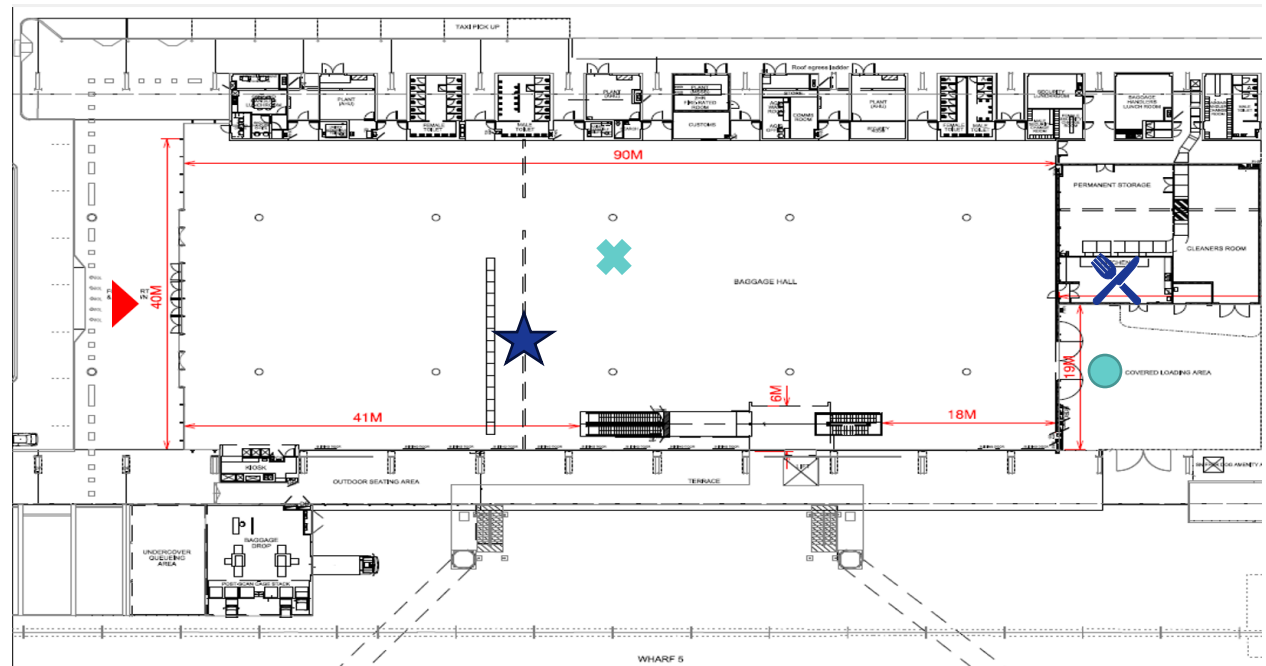

FACILITIES

Power

Restroom amenities

Kitchen

▶ Entry Points

● Loading Dock

✕ Your Site Location

★ Removable wall extending space (at cost)

WHITE BAY CRUISE TERMINAL

SITE INFO

- Total Floor Space is 5,000 sqm
- Capacity is 1,200 pax (Banquet) and 2,500 pax (Cocktail)
- Rigging capacity up to 2 tonnes
- Ceiling height 12m
- Site provides direct access to wharf and site may be extended